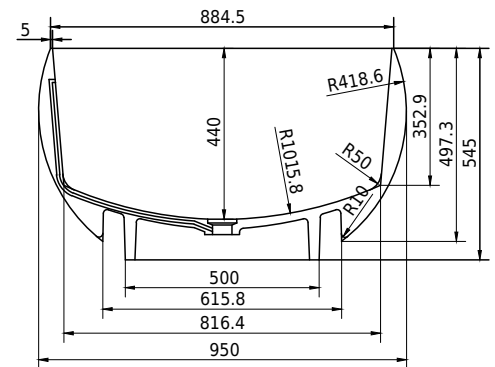

Copenhagen Bath

Roskildevej 394
DK-2610 Rødovre
VAT no.: DK32648622
Phone: 02476468850
contact@copenhagenbath.co.uk
www.copenhagenbath.co.uk

Rosenborg bathtub

SKU: 40030035

Colour:	Matte white
Litre:	340 overflow
Size H/L/D:	55cm / 170cm / 95cm
Weight:	185kg net

Rosenborg bathtub details:

Rosenborg bathtub is designed by Copenhagen Bath and is made of 100% Acovi solid surface.

Please note that there may be a tolerance of ± 5 mm as all products are hand sanded.