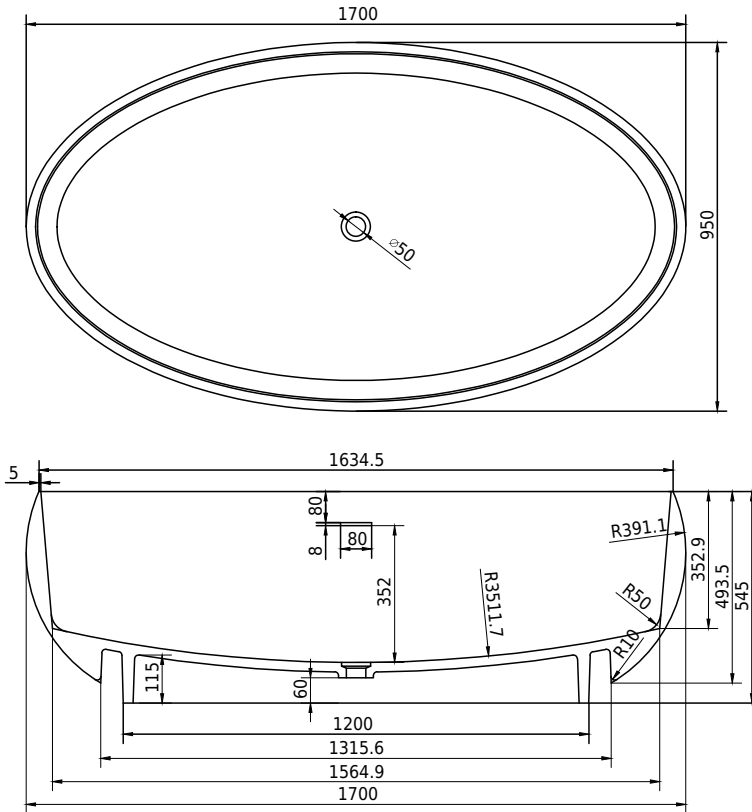

Copenhagen Bath

Roskildevej 394
DK-2610 Rødovre
VAT no.: DK32648622
Phone: 02476468850
contact@copenhagenbath.co.uk
www.copenhagenbath.co.uk

Rosenborg bathtub

SKU: 40030035

Colour:	Matte white
Litre:	340 overflow
Size H/L/D:	55cm / 170cm / 95cm
Weight:	185kg net

Rosenborg bathtub details:

Rosenborg bathtub is designed by Copenhagen Bath and is made of 100% Acovi solid surface.

Please note that there may be a tolerance of ± 5 mm as all products are hand sanded.